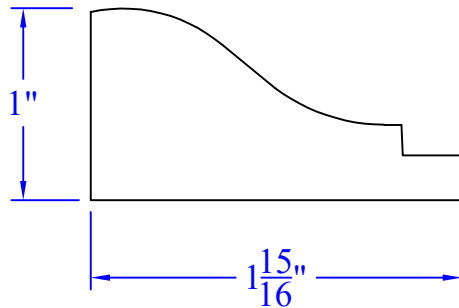

Creative Woodworking N.W., Inc.

1036 S.E. Taylor * Portland, Oregon 97214
Phone:(503) 230-9265 * Fax:(503) 232-9082
www.Creativewoodworkingnw.com

APRN156
1" x 1-15/16"