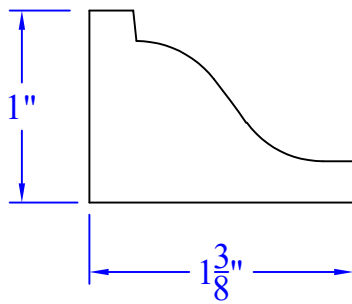

# Creative Woodworking N.W., Inc.

1036 S.E. Taylor \* Portland, Oregon 97214  
Phone:(503) 230-9265 \* Fax:(503) 232-9082  
www.Creativewoodworkingnw.com

APRN157

1" x 1-3/8"