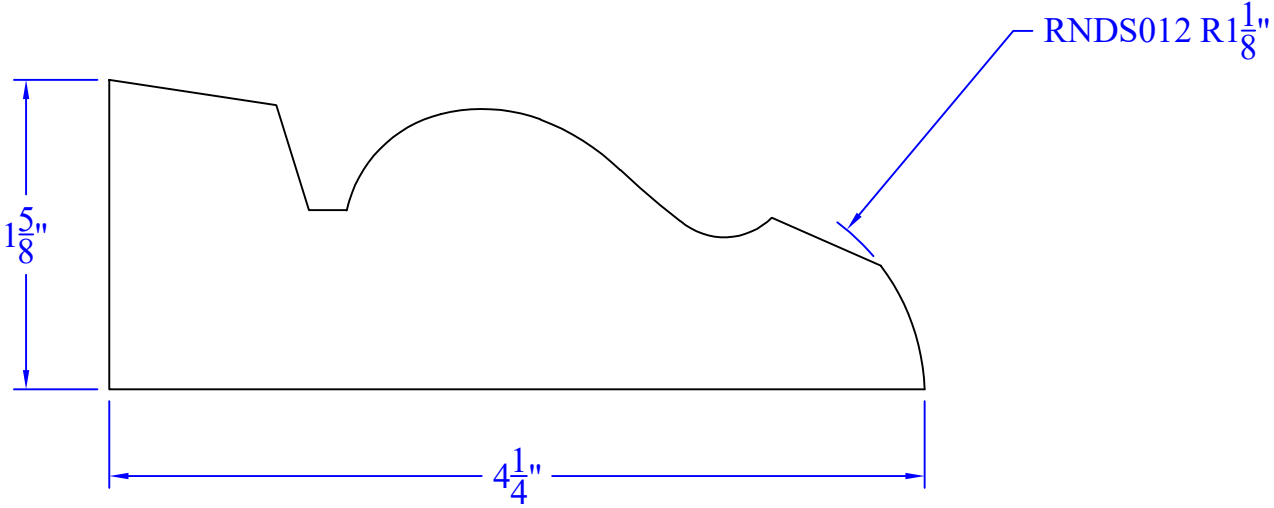

# Creative Woodworking N.W., Inc.

1036 S.E. Taylor \* Portland, Oregon 97214  
Phone:(503) 230-9265 \* Fax:(503) 232-9082  
www.Creativewoodworkingnw.com

APRN159  
1-5/8" x 4-1/4"