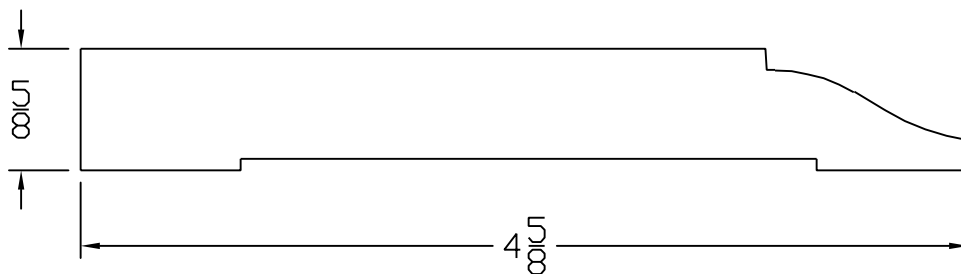

Creative Woodworking N.W., Inc.

1036 S.E. Taylor * Portland, Oregon 97214

Phone:(503) 230-9265 * Fax:(503) 232-9082

www.Creativewoodworkingnw.com

BASE001

5/8" X 4 5/8"