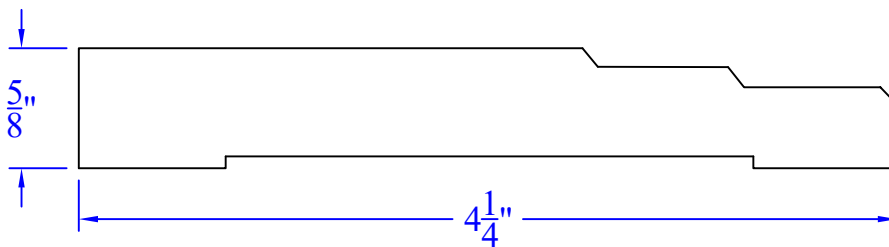

# Creative Woodworking N.W., Inc.

1036 S.E. Taylor \* Portland, Oregon 97214  
Phone:(503) 230-9265 \* Fax:(503) 232-9082  
www.Creativewoodworkingnw.com

BASE004

5/8" x 4-1/4"