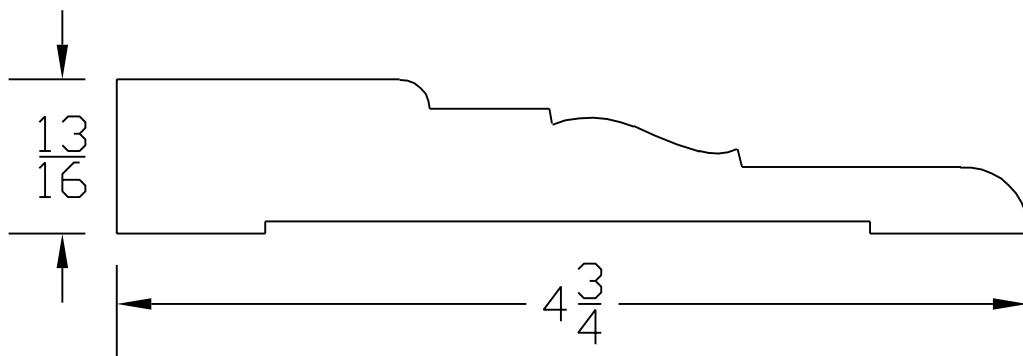

Creative Woodworking N.W., Inc.

1036 S.E. Taylor * Portland, Oregon 97214

Phone:(503) 230-9265 * Fax:(503) 232-9082

www.Creativewoodworkingnw.com

BASE006

$13/16"$ X $4\ 3/4"$