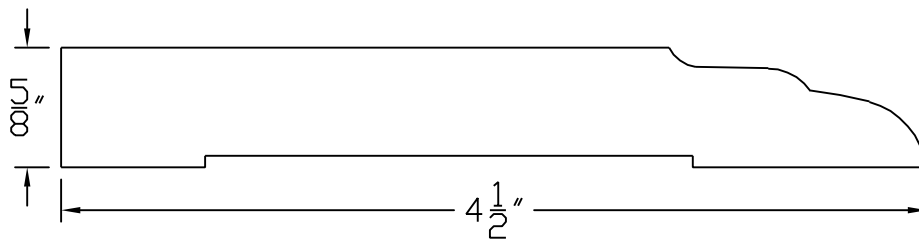

Creative Woodworking N.W., Inc.

1036 S.E. Taylor * Portland, Oregon 97214

Phone:(503) 230-9265 * Fax:(503) 232-9082

www.Creativewoodworkingnw.com

BASE016
5/8" X 4 1/2"