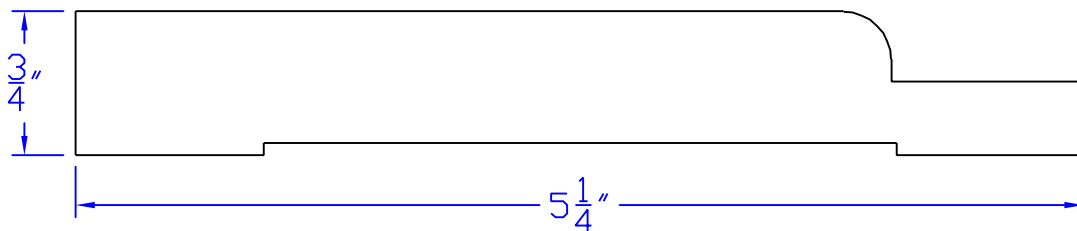

Creative Woodworking N.W., Inc.

1036 S.E. Taylor * Portland, Oregon 97214

Phone:(503) 230-9265 * Fax:(503) 232-9082

www.Creativewoodworkingnw.com

BASE017

3/4" X 5 1/4"