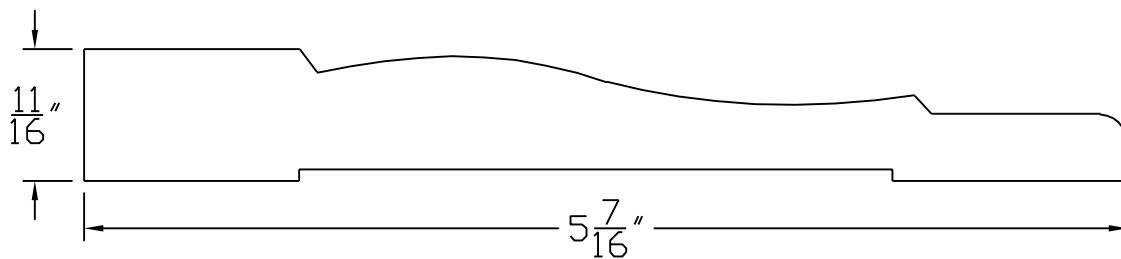

Creative Woodworking N.W., Inc.

1036 S.E. Taylor * Portland, Oregon 97214

Phone:(503) 230-9265 * Fax:(503) 232-9082

www.Creativewoodworkingnw.com

BASE020

$11/16"$ X $5\ 7/16"$