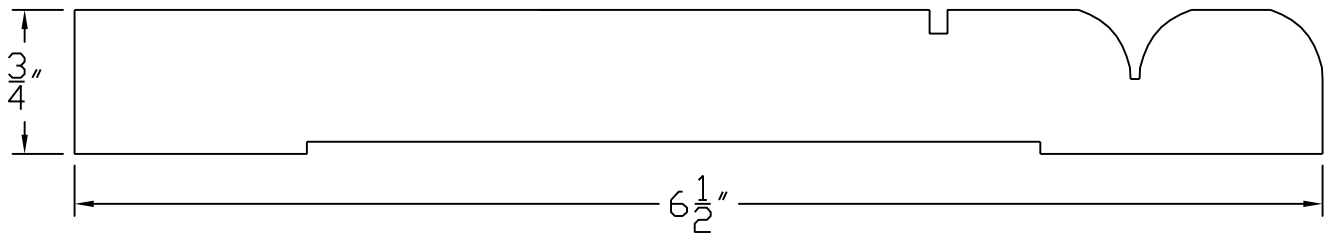

# Creative Woodworking N.W., Inc.

1036 S.E. Taylor \* Portland, Oregon 97214

Phone:(503) 230-9265 \* Fax:(503) 232-9082

www.Creativewoodworkingnw.com

BASE027

3/4" X 6 1/2"