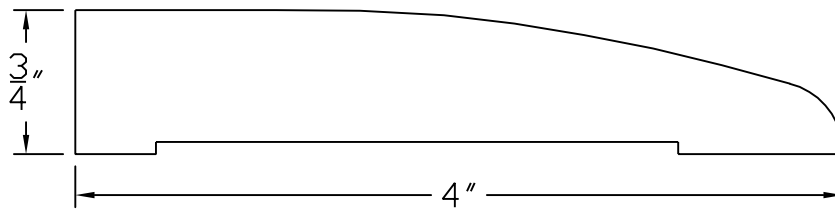

Creative Woodworking N.W., Inc.

1036 S.E. Taylor * Portland, Oregon 97214

Phone:(503) 230-9265 * Fax:(503) 232-9082

www.Creativewoodworkingnw.com

BASE030
3/4" X 4"