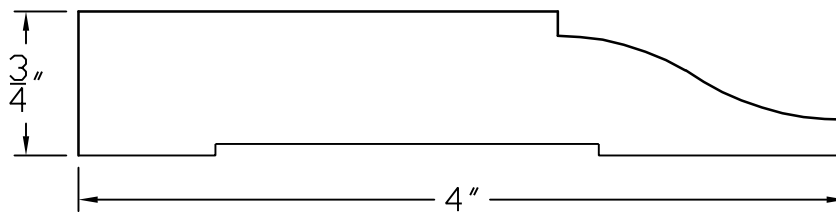

Creative Woodworking N.W., Inc.

1036 S.E. Taylor * Portland, Oregon 97214

Phone:(503) 230-9265 * Fax:(503) 232-9082

www.Creativewoodworkingnw.com

BASE036
3/4" X 4"