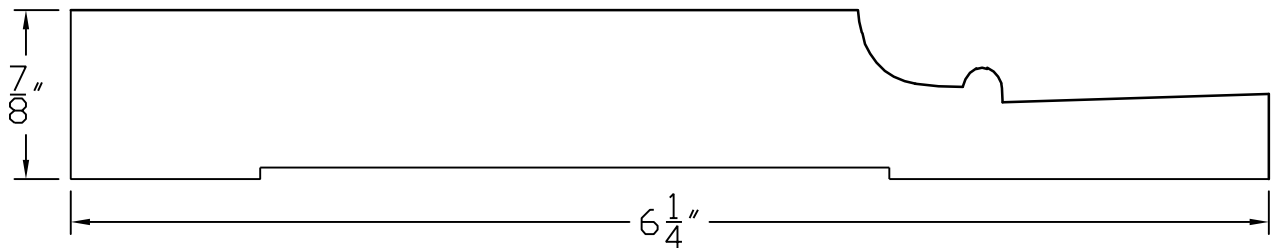

# Creative Woodworking N.W., Inc.

1036 S.E. Taylor \* Portland, Oregon 97214

Phone:(503) 230-9265 \* Fax:(503) 232-9082

www.Creativewoodworkingnw.com

BASE040

7/8" X 6 1/4"