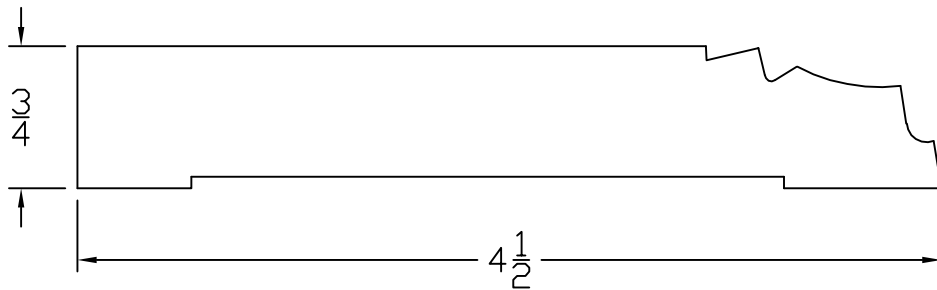

# Creative Woodworking N.W., Inc.

1036 S.E. Taylor \* Portland, Oregon 97214

Phone:(503) 230-9265 \* Fax:(503) 232-9082

www.Creativewoodworkingnw.com

BASE046  
3/4" X 4 1/2"