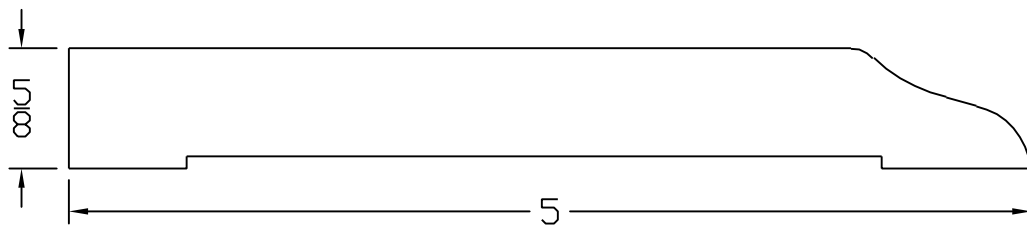

# Creative Woodworking N.W., Inc.

1036 S.E. Taylor \* Portland, Oregon 97214

Phone:(503) 230-9265 \* Fax:(503) 232-9082

[www.Creativewoodworkingnw.com](http://www.Creativewoodworkingnw.com)

BASE049  
5/8" X 5"