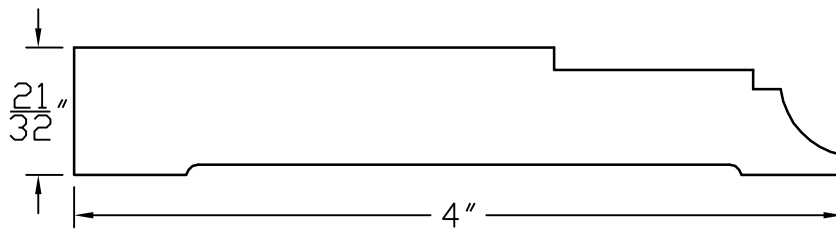

Creative Woodworking N.W., Inc.

1036 S.E. Taylor * Portland, Oregon 97214

Phone:(503) 230-9265 * Fax:(503) 232-9082

www.Creativewoodworkingnw.com

BASE052
21/32 X 4