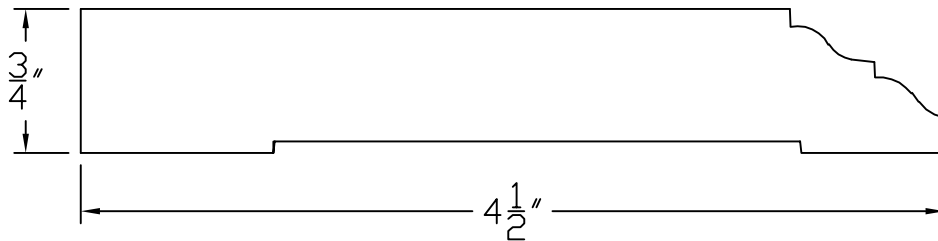

# Creative Woodworking N.W., Inc.

1036 S.E. Taylor \* Portland, Oregon 97214

Phone:(503) 230-9265 \* Fax:(503) 232-9082

[www.Creativewoodworkingnw.com](http://www.Creativewoodworkingnw.com)

BASE060

3/4" x 4 1/2"