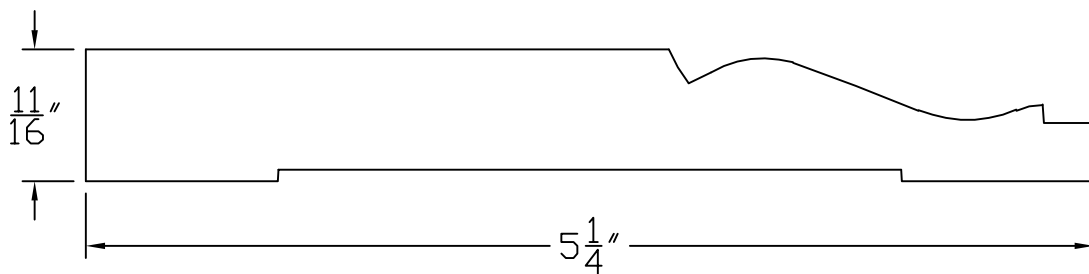

Creative Woodworking N.W., Inc.

1036 S.E. Taylor * Portland, Oregon 97214

Phone:(503) 230-9265 * Fax:(503) 232-9082

www.Creativewoodworkingnw.com

BASE062

$11/16"$ x $5\ 1/4"$