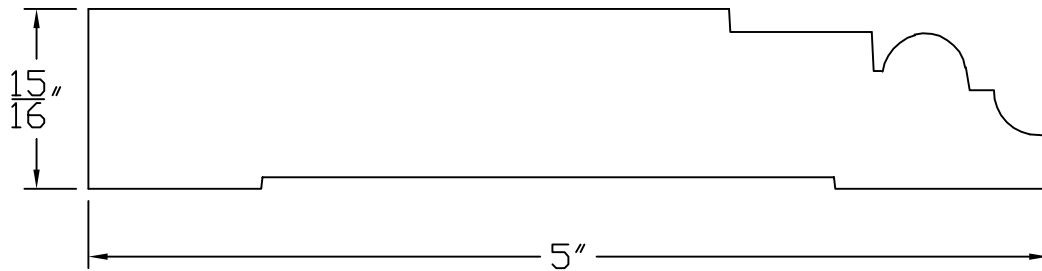

# Creative Woodworking N.W., Inc.

1036 S.E. Taylor \* Portland, Oregon 97214

Phone:(503) 230-9265 \* Fax:(503) 232-9082

[www.Creativewoodworkingnw.com](http://www.Creativewoodworkingnw.com)

BASE069  
15/16" x 5"