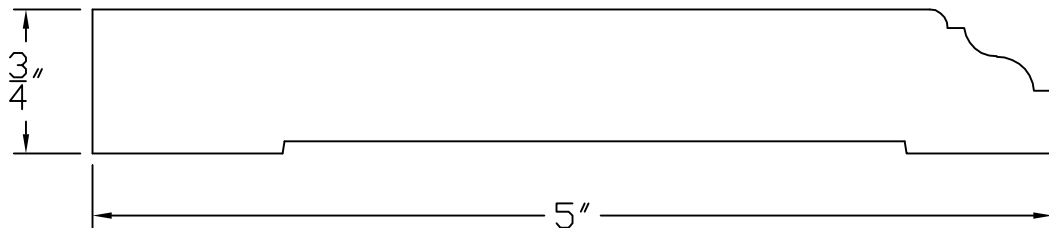

Creative Woodworking N.W., Inc.

1036 S.E. Taylor * Portland, Oregon 97214

Phone:(503) 230-9265 * Fax:(503) 232-9082

www.Creativewoodworkingnw.com

BASE081
3/4" x 5"