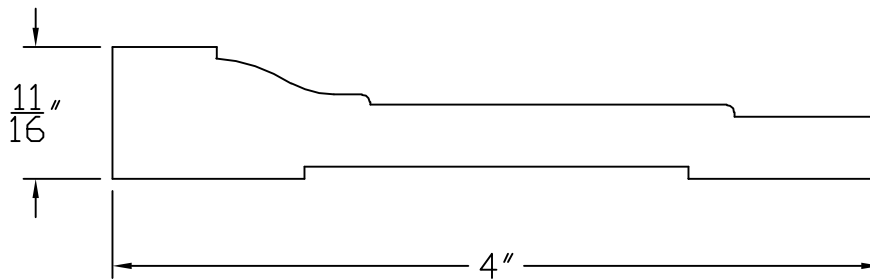

Creative Woodworking N.W., Inc.

1036 S.E. Taylor * Portland, Oregon 97214

Phone:(503) 230-9265 * Fax:(503) 232-9082

www.Creativewoodworkingnw.com

BASE085
11/16" x 4"