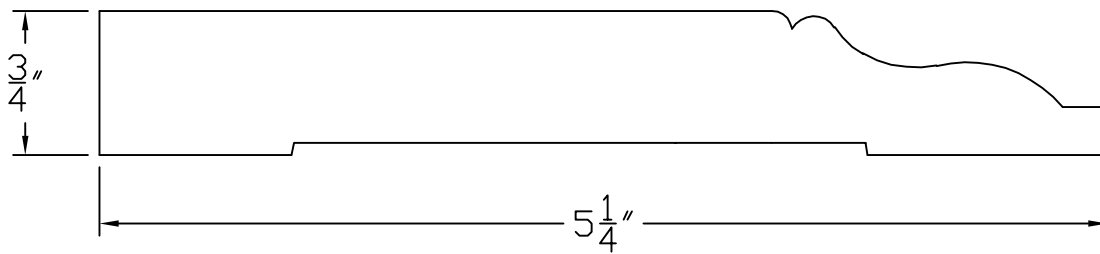

# Creative Woodworking N.W., Inc.

1036 S.E. Taylor \* Portland, Oregon 97214

Phone:(503) 230-9265 \* Fax:(503) 232-9082

[www.Creativewoodworkingnw.com](http://www.Creativewoodworkingnw.com)

BASE087  
3/4" x 5 1/4"