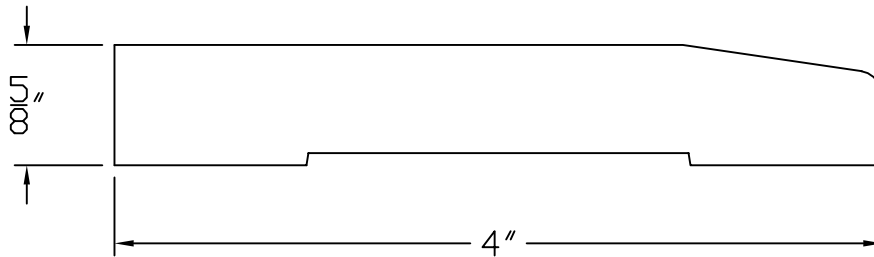

Creative Woodworking N.W., Inc.

1036 S.E. Taylor * Portland, Oregon 97214

Phone:(503) 230-9265 * Fax:(503) 232-9082

www.Creativewoodworkingnw.com

BASE091
5/8" x 4"