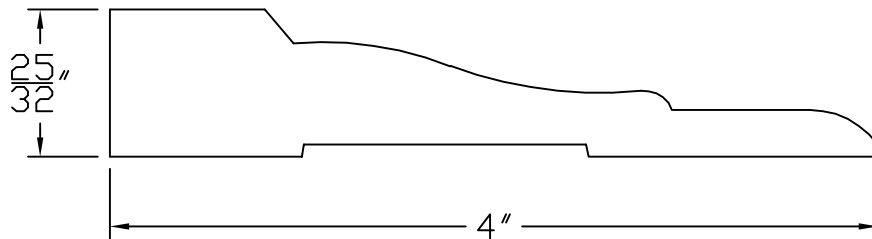

Creative Woodworking N.W., Inc.

1036 S.E. Taylor * Portland, Oregon 97214

Phone:(503) 230-9265 * Fax:(503) 232-9082

www.Creativewoodworkingnw.com

BASE092
25/32" x 4"