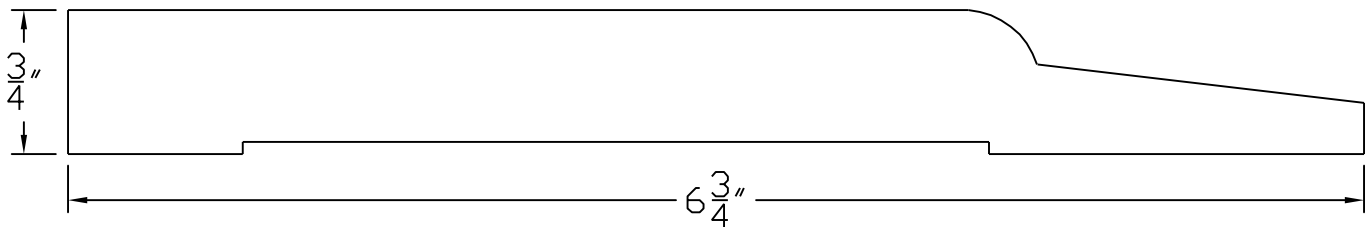

Creative Woodworking N.W., Inc.

1036 S.E. Taylor * Portland, Oregon 97214

Phone:(503) 230-9265 * Fax:(503) 232-9082

www.Creativewoodworkingnw.com

BASE100

3/4" x 6 3/4"