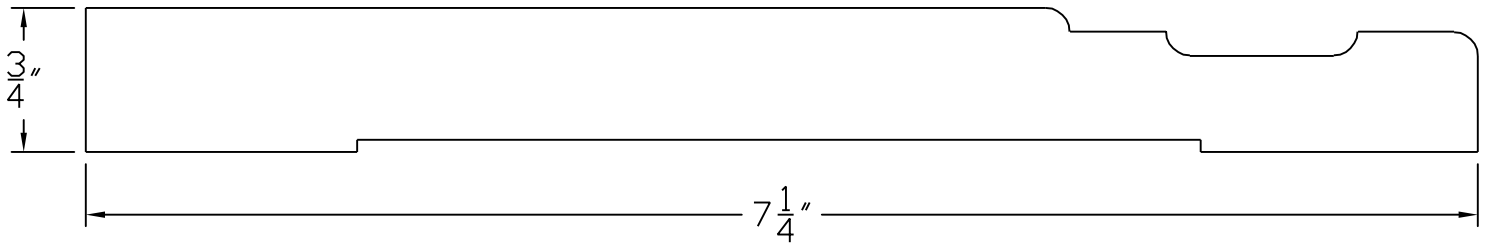

# Creative Woodworking N.W., Inc.

1036 S.E. Taylor \* Portland, Oregon 97214

Phone:(503) 230-9265 \* Fax:(503) 232-9082

[www.Creativewoodworkingnw.com](http://www.Creativewoodworkingnw.com)

BASE105

3/4" X 7 1/4"