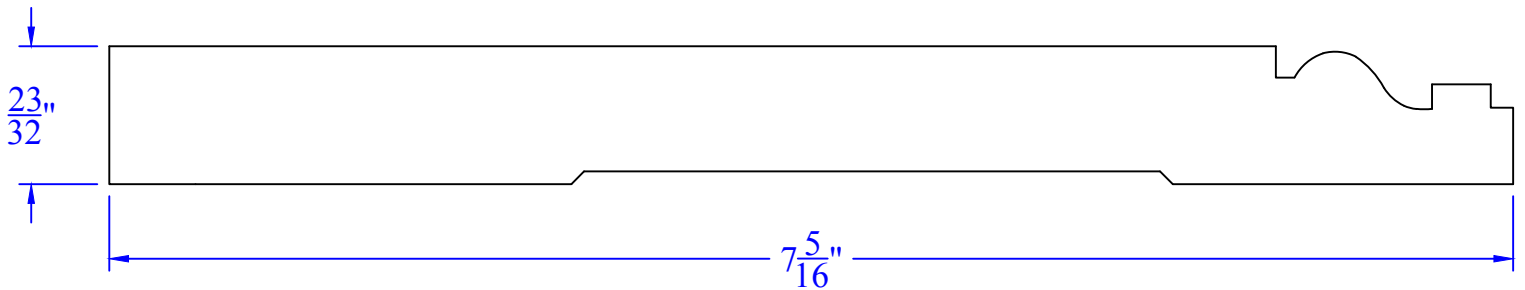

Creative Woodworking N.W., Inc.

1036 S.E. Taylor * Portland, Oregon 97214
Phone:(503) 230-9265 * Fax:(503) 232-9082
www.Creativewoodworkingnw.com

BASE109
 $23/32$ " x $7-5/16$ "