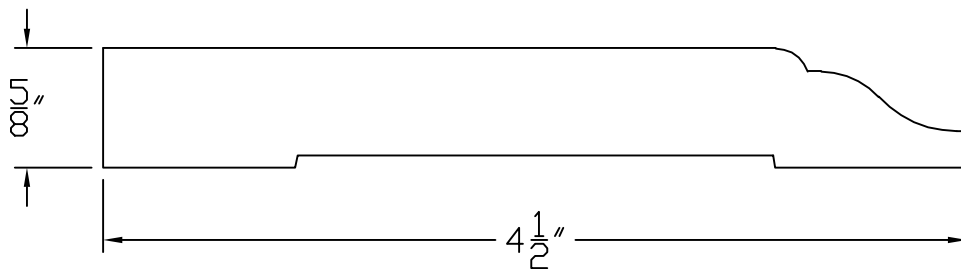

# Creative Woodworking N.W., Inc.

1036 S.E. Taylor \* Portland, Oregon 97214

Phone:(503) 230-9265 \* Fax:(503) 232-9082

www.Creativewoodworkingnw.com

BASE113

5/8" x 4 1/2"

JEFF REINGOLD

20543