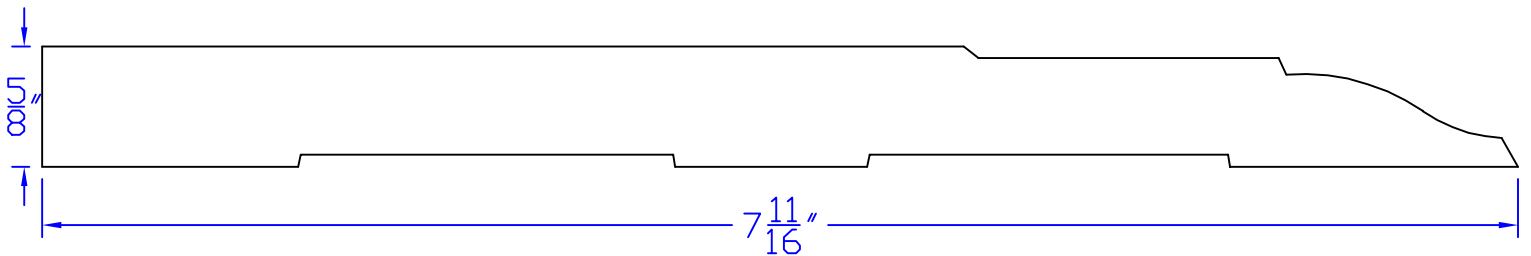

# Creative Woodworking N.W., Inc.

1036 S.E. Taylor \* Portland, Oregon 97214

Phone:(503) 230-9265 \* Fax:(503) 232-9082

[www.Creativewoodworkingnw.com](http://www.Creativewoodworkingnw.com)

BASE121

5/8" x 7-11/16"