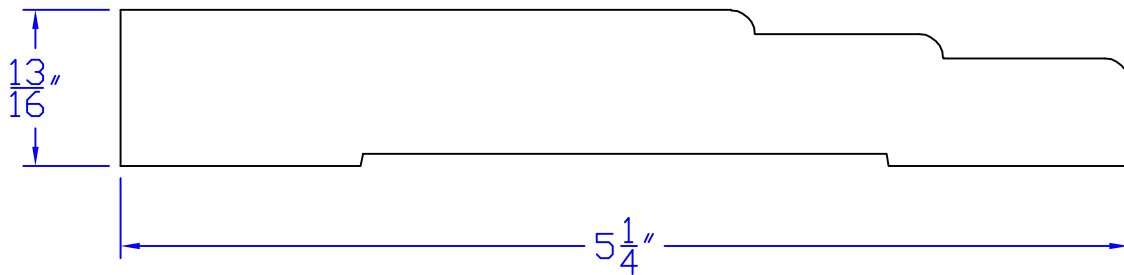

Creative Woodworking N.W., Inc.

1036 S.E. Taylor * Portland, Oregon 97214
Phone:(503) 230-9265 * Fax:(503) 232-9082
www.Creativewoodworkingnw.com

BASE128
13/16" x 5-1/4"