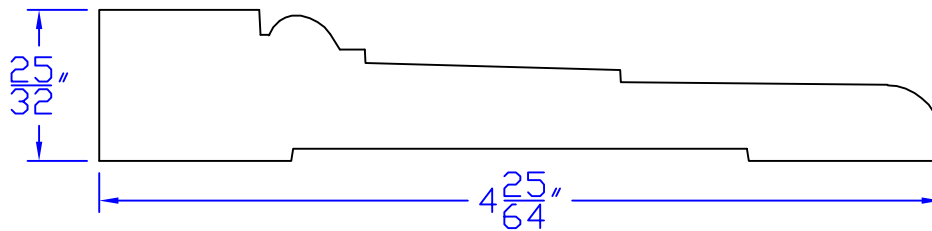

Creative Woodworking N.W., Inc.

1036 S.E. Taylor * Portland, Oregon 97214
Phone:(503) 230-9265 * Fax:(503) 232-9082
www.Creativewoodworkingnw.com

BASE129
25/32" x 4-25/64"