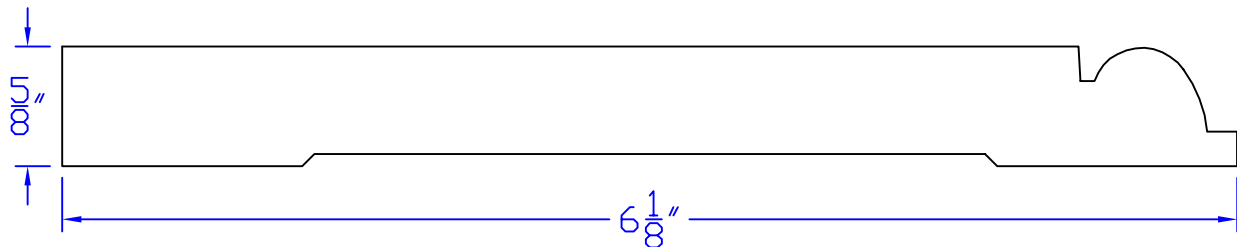

Creative Woodworking N.W., Inc.

1036 S.E. Taylor * Portland, Oregon 97214
Phone:(503) 230-9265 * Fax:(503) 232-9082
www.Creativewoodworkingnw.com

BASE132
5/8" x 6-1/8"