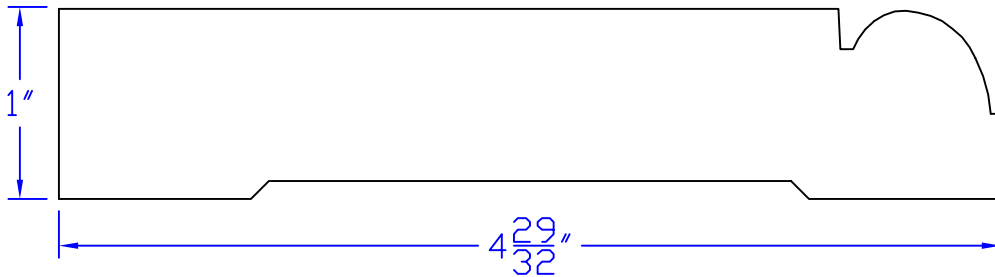

Creative Woodworking N.W., Inc.

1036 S.E. Taylor * Portland, Oregon 97214
Phone:(503) 230-9265 * Fax:(503) 232-9082
www.Creativewoodworkingnw.com

BASE143
1" x 4-29/32"