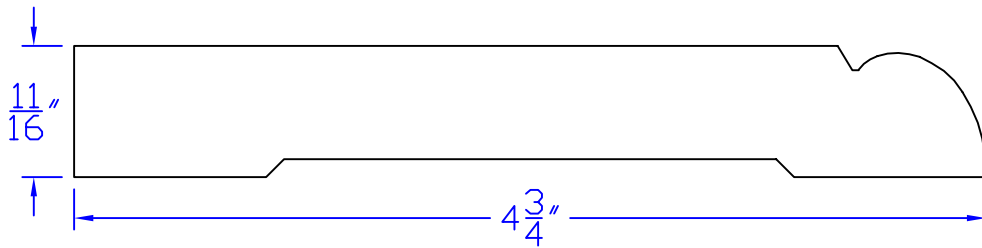

Creative Woodworking N.W., Inc.

1036 S.E. Taylor * Portland, Oregon 97214
Phone:(503) 230-9265 * Fax:(503) 232-9082
www.Creativewoodworkingnw.com

BASE 145
11/16" x 4-3/4"