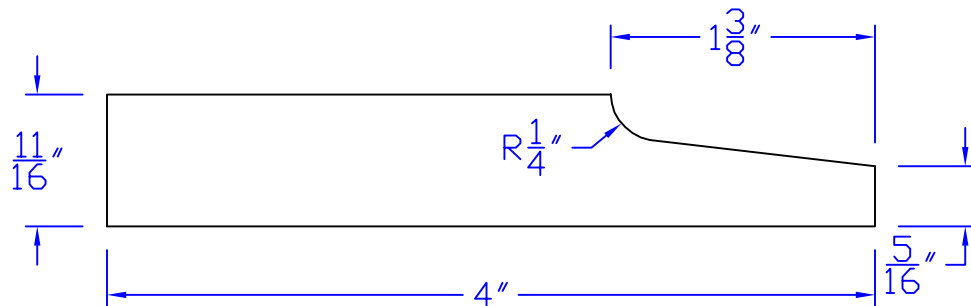

Creative Woodworking N.W., Inc.

1036 S.E. Taylor * Portland, Oregon 97214
Phone:(503) 230-9265 * Fax:(503) 232-9082
www.Creativewoodworkingnw.com

BASE 146
1 1/16" x 4"