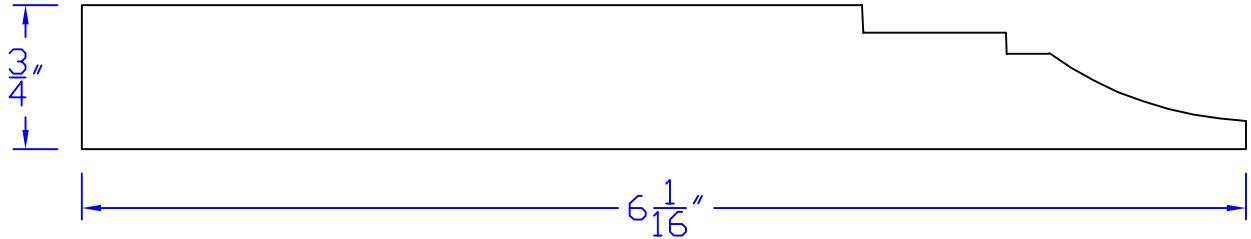

Creative Woodworking N.W., Inc.

1036 S.E. Taylor * Portland, Oregon 97214
Phone:(503) 230-9265 * Fax:(503) 232-9082
www.Creativewoodworkingnw.com

BASE 147
3/4" x 6-1/16"