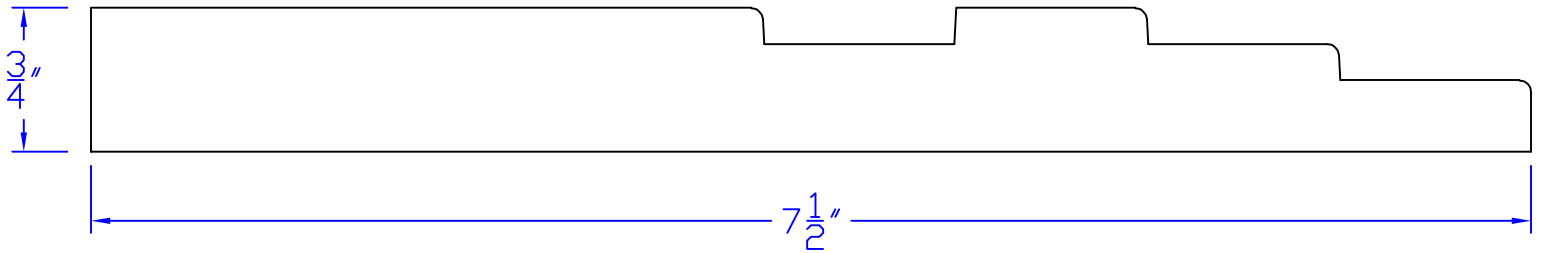

Creative Woodworking N.W., Inc.

1036 S.E. Taylor * Portland, Oregon 97214
Phone:(503) 230-9265 * Fax:(503) 232-9082
www.Creativewoodworkingnw.com

BASE 149

$3/4'' \times 7-1/2''$