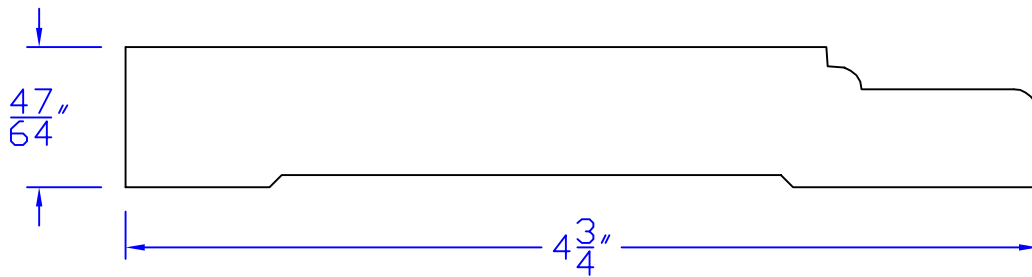

Creative Woodworking N.W., Inc.

1036 S.E. Taylor * Portland, Oregon 97214
Phone:(503) 230-9265 * Fax:(503) 232-9082
www.Creativewoodworkingnw.com

BASE 150
 $47/64$ " x $4-3/4$ "