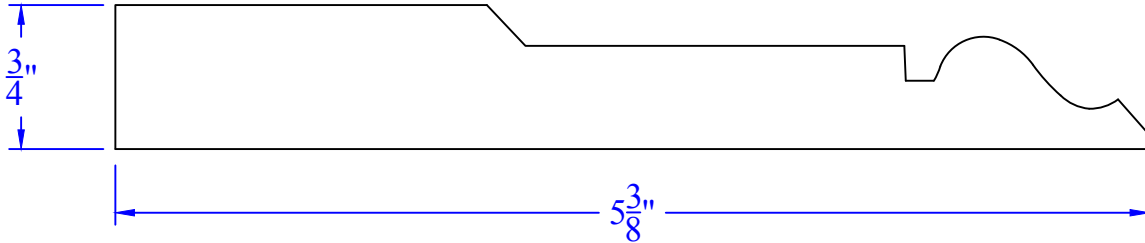

Creative Woodworking N.W., Inc.

1036 S.E. Taylor * Portland, Oregon 97214
Phone:(503) 230-9265 * Fax:(503) 232-9082
www.Creativewoodworkingnw.com

BASE151
3/4" x 5-3/8"