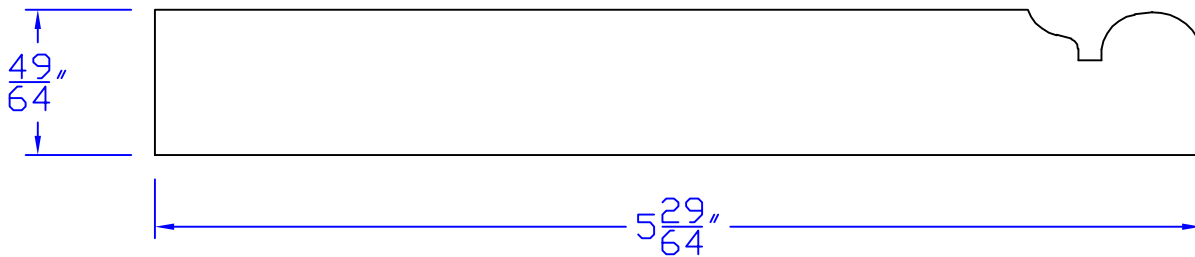

# Creative Woodworking N.W., Inc.

1036 S.E. Taylor \* Portland, Oregon 97214  
Phone:(503) 230-9265 \* Fax:(503) 232-9082  
www.Creativewoodworkingnw.com

BASE152  
 $49/64"$  x  $5-29/64"$