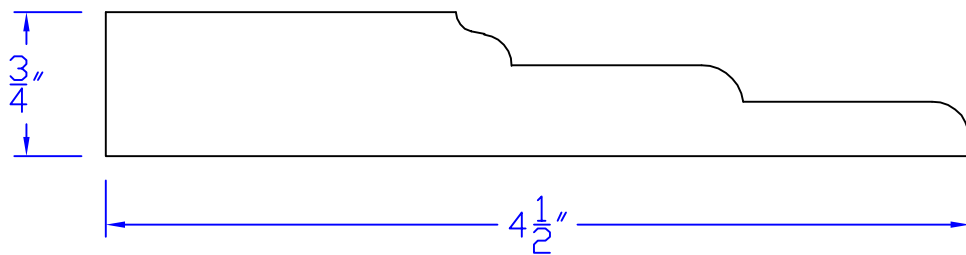

# Creative Woodworking N.W., Inc.

1036 S.E. Taylor \* Portland, Oregon 97214  
Phone:(503) 230-9265 \* Fax:(503) 232-9082  
[www.Creativewoodworkingnw.com](http://www.Creativewoodworkingnw.com)

BASE 154  
3/4" x 4-1/2"