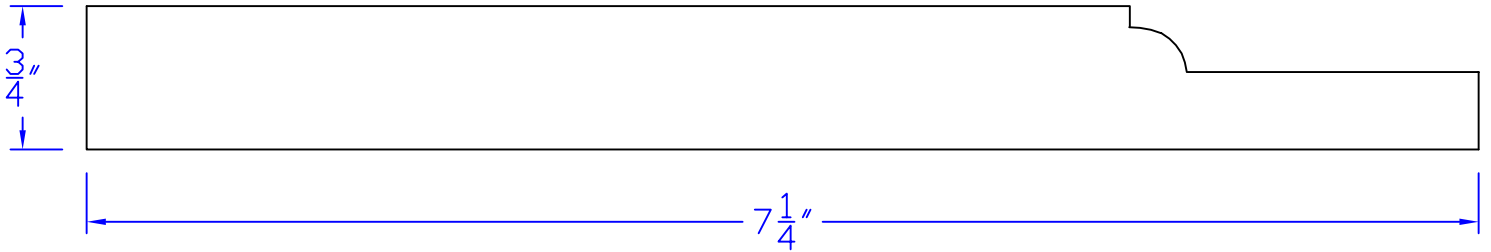

Creative Woodworking N.W., Inc.

1036 S.E. Taylor * Portland, Oregon 97214
Phone:(503) 230-9265 * Fax:(503) 232-9082
www.Creativewoodworkingnw.com

BASE 155
3/4" x 7-1/4"
SHAPER ONLY