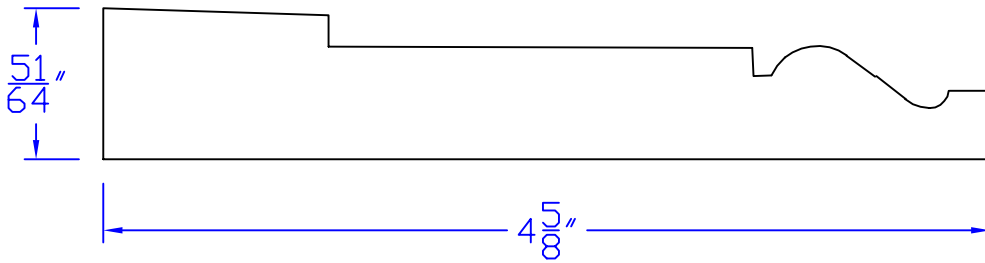

Creative Woodworking N.W., Inc.

1036 S.E. Taylor * Portland, Oregon 97214
Phone:(503) 230-9265 * Fax:(503) 232-9082
www.Creativewoodworkingnw.com

BASE 156
 $51/64$ " x $4-5/8$