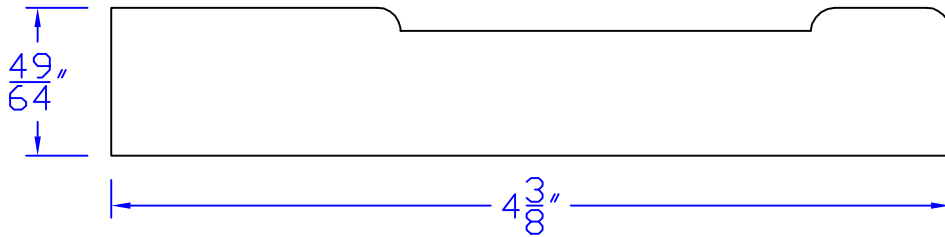

Creative Woodworking N.W., Inc.

1036 S.E. Taylor * Portland, Oregon 97214
Phone:(503) 230-9265 * Fax:(503) 232-9082
www.Creativewoodworkingnw.com

BASE 157
 $49/64$ " x $4-3/8$ "