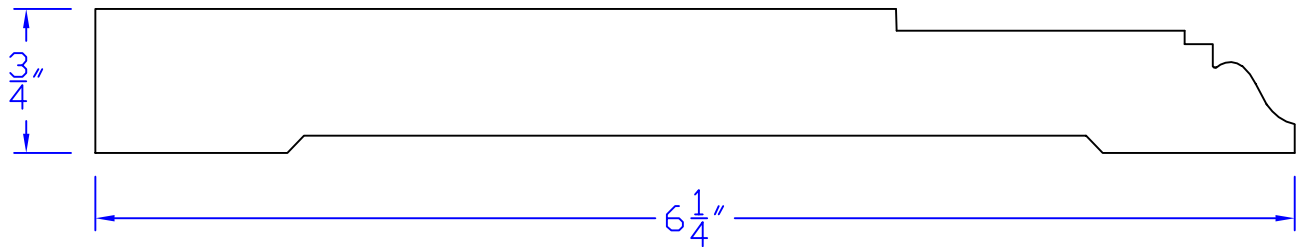

# Creative Woodworking N.W., Inc.

1036 S.E. Taylor \* Portland, Oregon 97214  
Phone:(503) 230-9265 \* Fax:(503) 232-9082  
www.Creativewoodworkingnw.com

BASE 161  
3/4" x 6-1/4"  
SHAPER ONLY