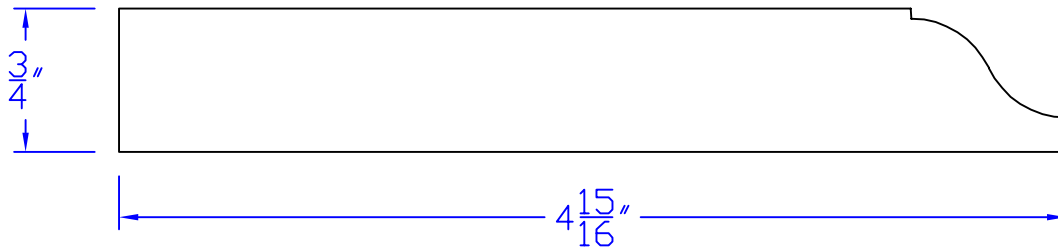

Creative Woodworking N.W., Inc.

1036 S.E. Taylor * Portland, Oregon 97214
Phone:(503) 230-9265 * Fax:(503) 232-9082
www.Creativewoodworkingnw.com

BASE163
 $3/4'' \times 4\frac{15}{16}''$