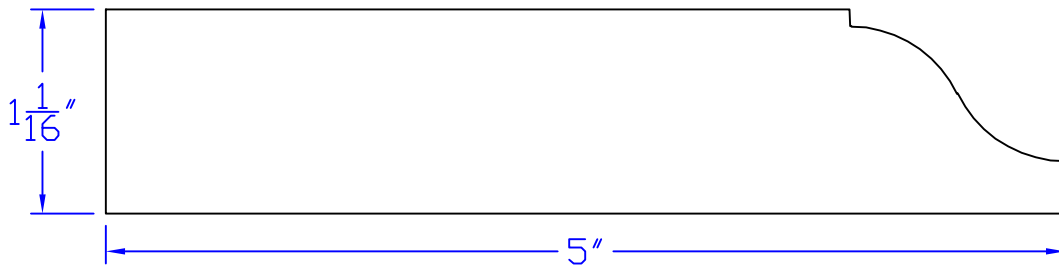

Creative Woodworking N.W., Inc.

1036 S.E. Taylor * Portland, Oregon 97214
Phone:(503) 230-9265 * Fax:(503) 232-9082
www.Creativewoodworkingnw.com

BASE164
1-1/16" x 5"