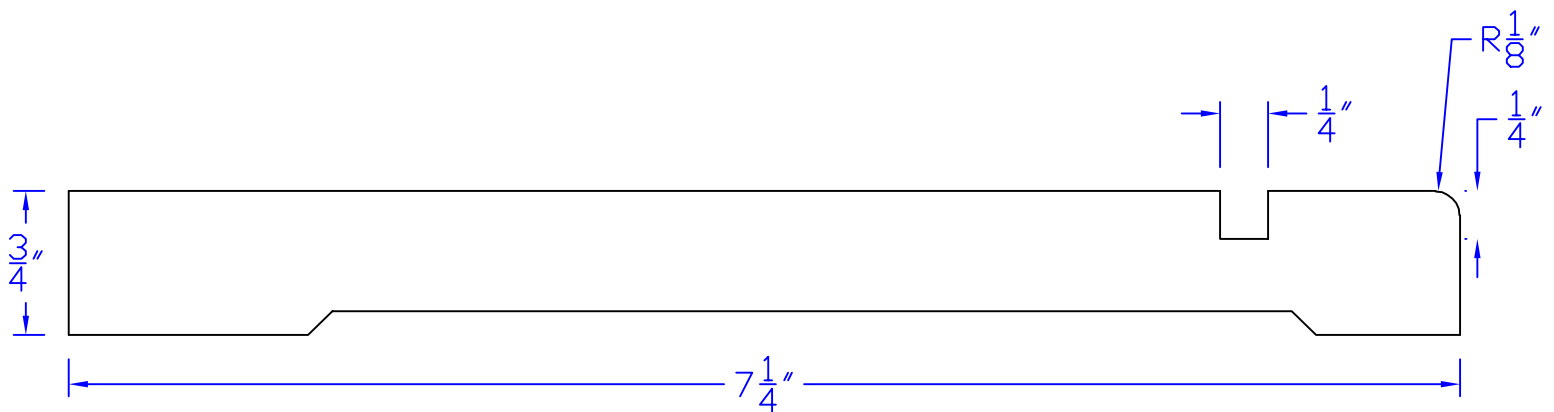

Creative Woodworking N.W., Inc.

1036 S.E. Taylor * Portland, Oregon 97214
Phone:(503) 230-9265 * Fax:(503) 232-9082
www.Creativewoodworkingnw.com

BASE 165
3/4" x 7-1/4"