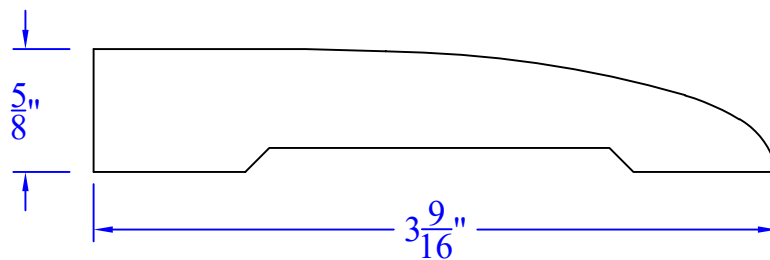

# Creative Woodworking N.W., Inc.

1036 S.E. Taylor \* Portland, Oregon 97214  
Phone:(503) 230-9265 \* Fax:(503) 232-9082  
www.Creativewoodworkingnw.com

BASE167  
5/8" x 3-9/16"