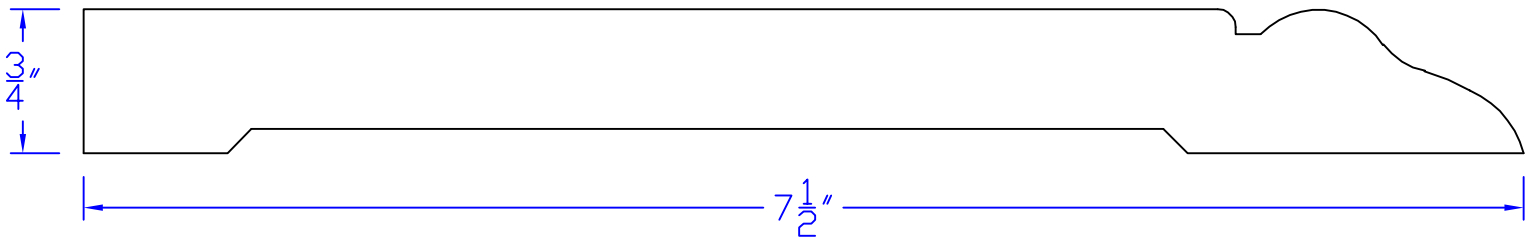

Creative Woodworking N.W., Inc.

1036 S.E. Taylor * Portland, Oregon 97214
Phone:(503) 230-9265 * Fax:(503) 232-9082
www.Creativewoodworkingnw.com

BASE 168
3/4" x 7-1/2"